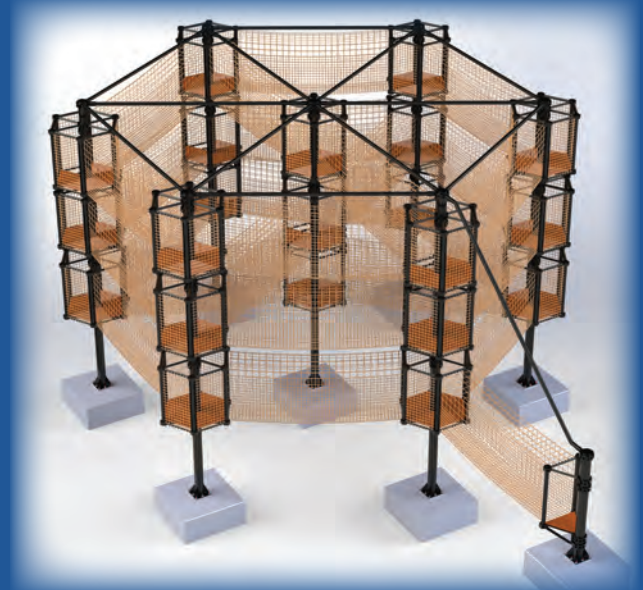

**A
&
P**
PROJECTS
www.ap-projects.be

FUN BOULDERING

Indoor FUN CLIMBING / Tag system controled / ...

ADVENTURE EXPERIENCE

Experience adventure obstacles to find slides to exit / ...

An adventure experience park,
built up in different levels.
A tag system scans your skills,
you try to beat the best time.