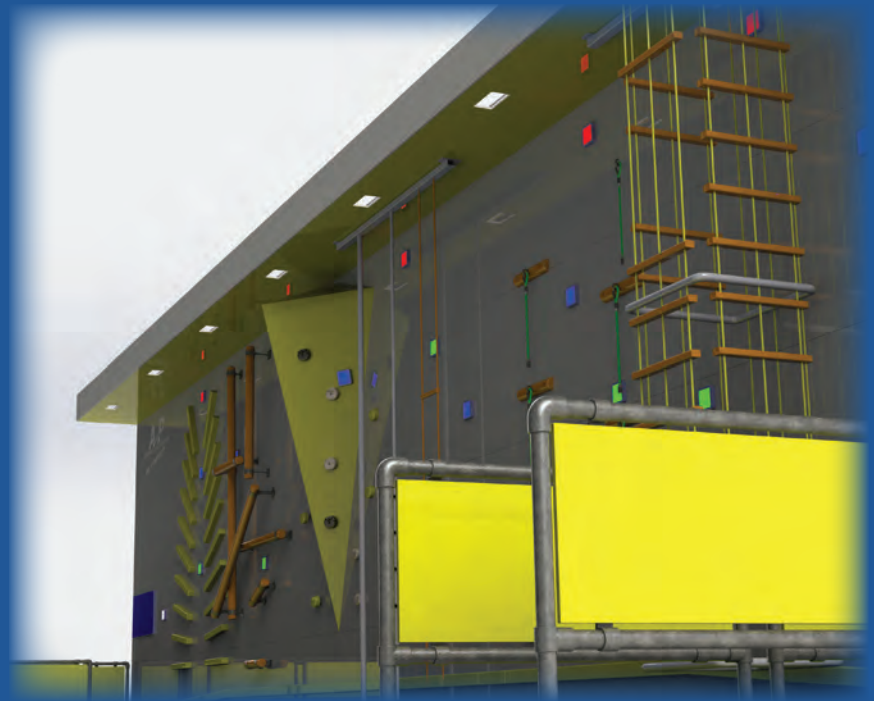

A modern concept integrated in a modern park / ...

More than just High-ropes

AP
&
PROJECTS
www.ap-projects.be

www.ap-projects.be

MAKING OUR **GLOBE** INTO ONE **BIG ATTRACTION**

3 Sizes of standard adventure towers,
connected to High rope tracks and other activities.

Small

Medium

Large

ADVENTURE TOWERS

Climbing / Tower jump / fun climbing / zipline start / entry high ropes/...

Suspending highropes

Suspended high rope tracks over valleys / between buldings...

Suspending HR Fear Tracks

The ultimate thrill at dizzying heights / More than a high Rope / A fear track...

MAKING OUR **GLOBE**
INTO ONE **BIG ATTRACTION**

A bouldering wall full of climbing and fun elements, different levels of difficulty....

**A
&
P**
PROJECTS
www.ap-projects.be

FUN BOULDERING

Indoor FUN CLIMBING / Tag system controled / ...

ADVENTURE EXPERIENCE

Experience adventure obstacles to find slides to exit / ...

An adventure experience park,
built up in different levels.
A tag system scans your skills,
you try to beat the best time.